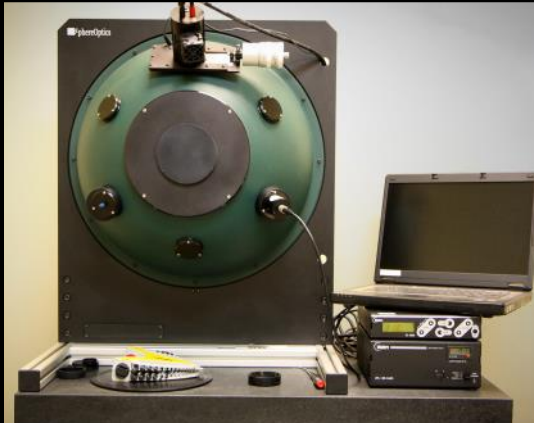

the most advanced
calibration & testing laboratory...

TMI Technical
Maintenance
Incorporated
Calibration Laboratories

FREE DELIVERY IN SELECTED AREAS

SCHEDULED ON-SITE SERVICE

ONE WEEK TURN

EXPEDITED SERVICE AVAILABLE

**Alachua, Hernando,
Marion Counties**

Thursday

Corporate Headquarters in Tampa, FL

Accelerometers	EMC/EMI Equipment	Micrometers	Power Supplies
Air/Gas Flow	Force Gages	Microscopes	Ramp Test Sets
Air Data Test Systems	Frequency Counters	Network Analyzers	Ring Gages
Angle Position Indicators	Function Generators	Oscilloscopes	Signal Generators
Avionics Test Sets	Gage Blocks	Ovens	Sound Level Meters
Balances	Gloss Meters	PCI, PXI, SCXI, VXI Cards	Spectrum Analyzers
Cable Tensiometers	Hardness Testers	Phase Angle Voltmeters	Surface Plates
Calipers	Height Gages	Pin Gages	Synchro Resolvers
Chart Recorders	Hipot Testers	Pitot Static Testers	Thermometers
Crimping Tools	LCR Meters	Plug Gages	Thread Gages
Depth Gages	Light Meters	Pressure Gages	Torque Wrenches
Digital Multimeters	Light Wave	Power Meters	Vacuum Gages
Eddy Scopes	Megohmmeters	Power Sensors	Weights