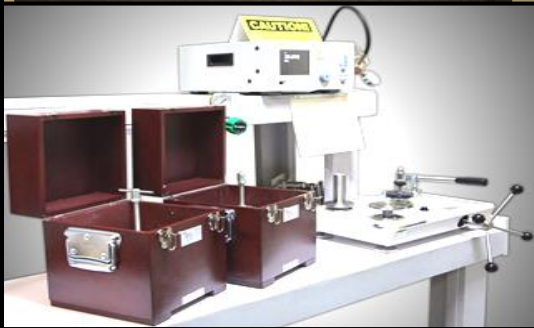

the most advanced
calibration & testing laboratory...

TMI Technical
Maintenance
Incorporated
Calibration Laboratories

FREE DELIVERY IN SELECTED AREAS

SCHEDULED ON-SITE SERVICE

ONE WEEK TURN

EXPEDITED SERVICE AVAILABLE

NEW EQUIPMENT SALES

FREE ESTIMATES ON REPAIR

CLEAN ROOM CERTIFICATION

ELECTRONIC ACCESS TO RECORDS

12530 TELECOM DRIVE, TEMPLE TERRACE, FL 33637 813-978-3054, Laboratory

DEBI LENCZYK, ACCOUNT MANAGER

debi.lenczyk@tmicalibration.com

**Alachua, Hernando,
Marion Counties**

Thursday

Corporate Headquarters in Tampa, FL

Accelerometers	EMC/EMI Equipment	Micrometers	Power Supplies
Air/Gas Flow	Force Gages	Microscopes	Ramp Test Sets
Air Data Test Systems	Frequency Counters	Network Analyzers	Ring Gages
Angle Position Indicators	Function Generators	Oscilloscopes	Signal Generators
Avionics Test Sets	Gage Blocks	Ovens	Sound Level Meters
Balances	Gloss Meters	PCI, PXI, SCXI, VXI Cards	Spectrum Analyzers
Cable Tensiometers	Hardness Testers	Phase Angle Voltmeters	Surface Plates
Calipers	Height Gages	Pin Gages	Synchro Resolvers
Chart Recorders	Hipot Testers	Pitot Static Testers	Thermometers
Crimping Tools	LCR Meters	Plug Gages	Thread Gages
Depth Gages	Light Meters	Pressure Gages	Torque Wrenches
Digital Multimeters	Light Wave	Power Meters	Vacuum Gages
Eddy Scopes	Megohmmeters	Power Sensors	Weights